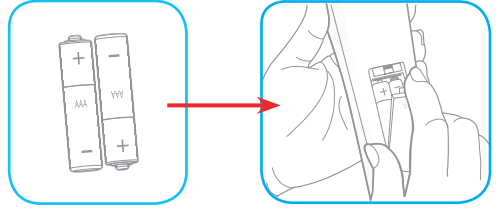

1

2

3

4

5

6

Safety information

- Before operating the projector it is essential to read the full safety information in the user manual. This can be found on our website www.optoma.com
- Do not block any ventilation openings.
- Do not place the projector on an unstable surface. The projector may fall over resulting in injury or the projector may become damaged.
- Do not look into straight into the projector lens during operation. The bright light may harm your eyes.
- Disconnect the power plug from AC outlet if the product is not being used for a long period of time.
- Remove battery/batteries from remote control before storage. If the battery/batteries are left in the remote for long periods, they may leak.