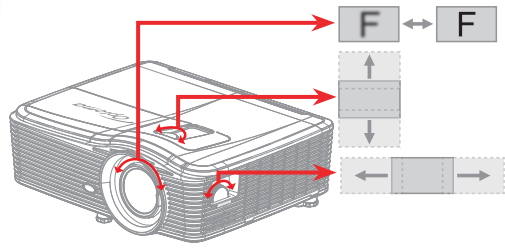

1

2

3

4

5

6

Safety information

- Before operating the projector it is essential to read the full safety information in the user manual. This can be found on our website www.optoma.com
- Do not block any ventilation openings.
- Do not place the projector on an unstable surface. The projector may fall over resulting in injury or the projector may become damaged.
- Do not look into straight into the projector lens during operation. The bright light may harm your eyes.
- Disconnect the power plug from AC outlet if the product is not being used for a long period of time.
- Remove battery/batteries from remote control before storage. If the battery/batteries are left in the remote for long periods, they may leak.