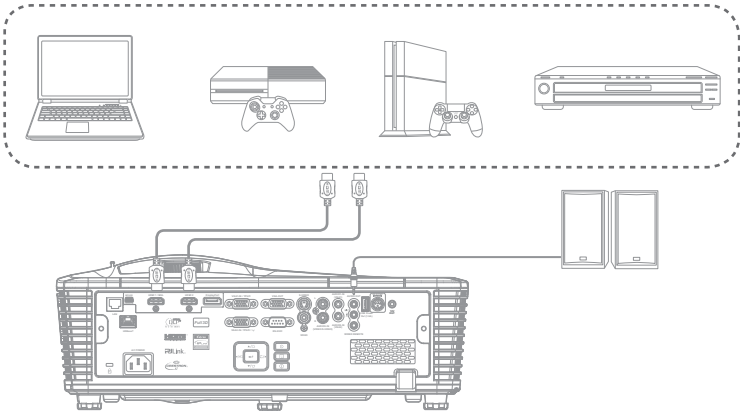

1

2

3

4

5

6

Safety information

- Before operating the projector it is essential to read the full safety information in the user manual. This can be found on our website www.optoma.com
- Do not block any ventilation openings.
- Do not place the projector on an unstable surface. The projector may fall over resulting in injury or the projector may become damaged.
- Do not look into straight into the projector lens during operation. The bright light may harm your eyes.
- Disconnect the power plug from AC outlet if the product is not being used for a long period of time.
- Remove battery/batteries from remote control before storage. If the battery/batteries are left in the remote for long periods, they may leak.