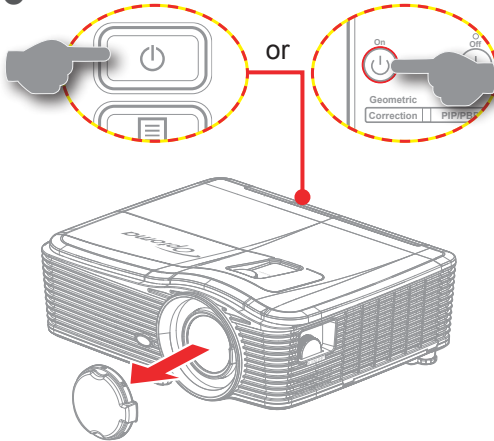

1

2

3

4

5

6

Safety information

- Before operating the projector it is essential to read the full safety information in the user manual. This can be found on our website www.optoma.com
- Do not block any ventilation openings.
- Do not place the projector on an unstable surface. The projector may fall over resulting in injury or the projector may become damaged.
- Do not look into straight into the projector lens during operation. The bright light may harm your eyes.
- Disconnect the power plug from AC outlet if the product is not being used for a long period of time.
- Remove battery/batteries from remote control before storage. If the battery/batteries are left in the remote for long periods, they may leak.