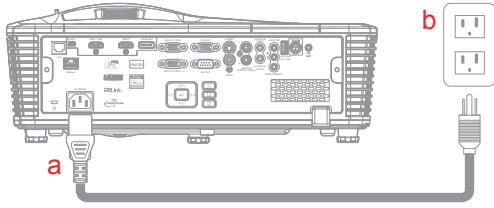

1

2

3

4

5

6

Safety information

- Before operating the projector it is essential to read the full safety information in the user manual. This can be found on our website www.optoma.com
- Do not block any ventilation openings.
- Do not place the projector on an unstable surface. The projector may fall over resulting in injury or the projector may become damaged.
- Do not look into straight into the projector lens during operation. The bright light may harm your eyes.
- Disconnect the power plug from AC outlet if the product is not being used for a long period of time.
- Remove battery/batteries from remote control before storage. If the battery/batteries are left in the remote for long periods, they may leak.